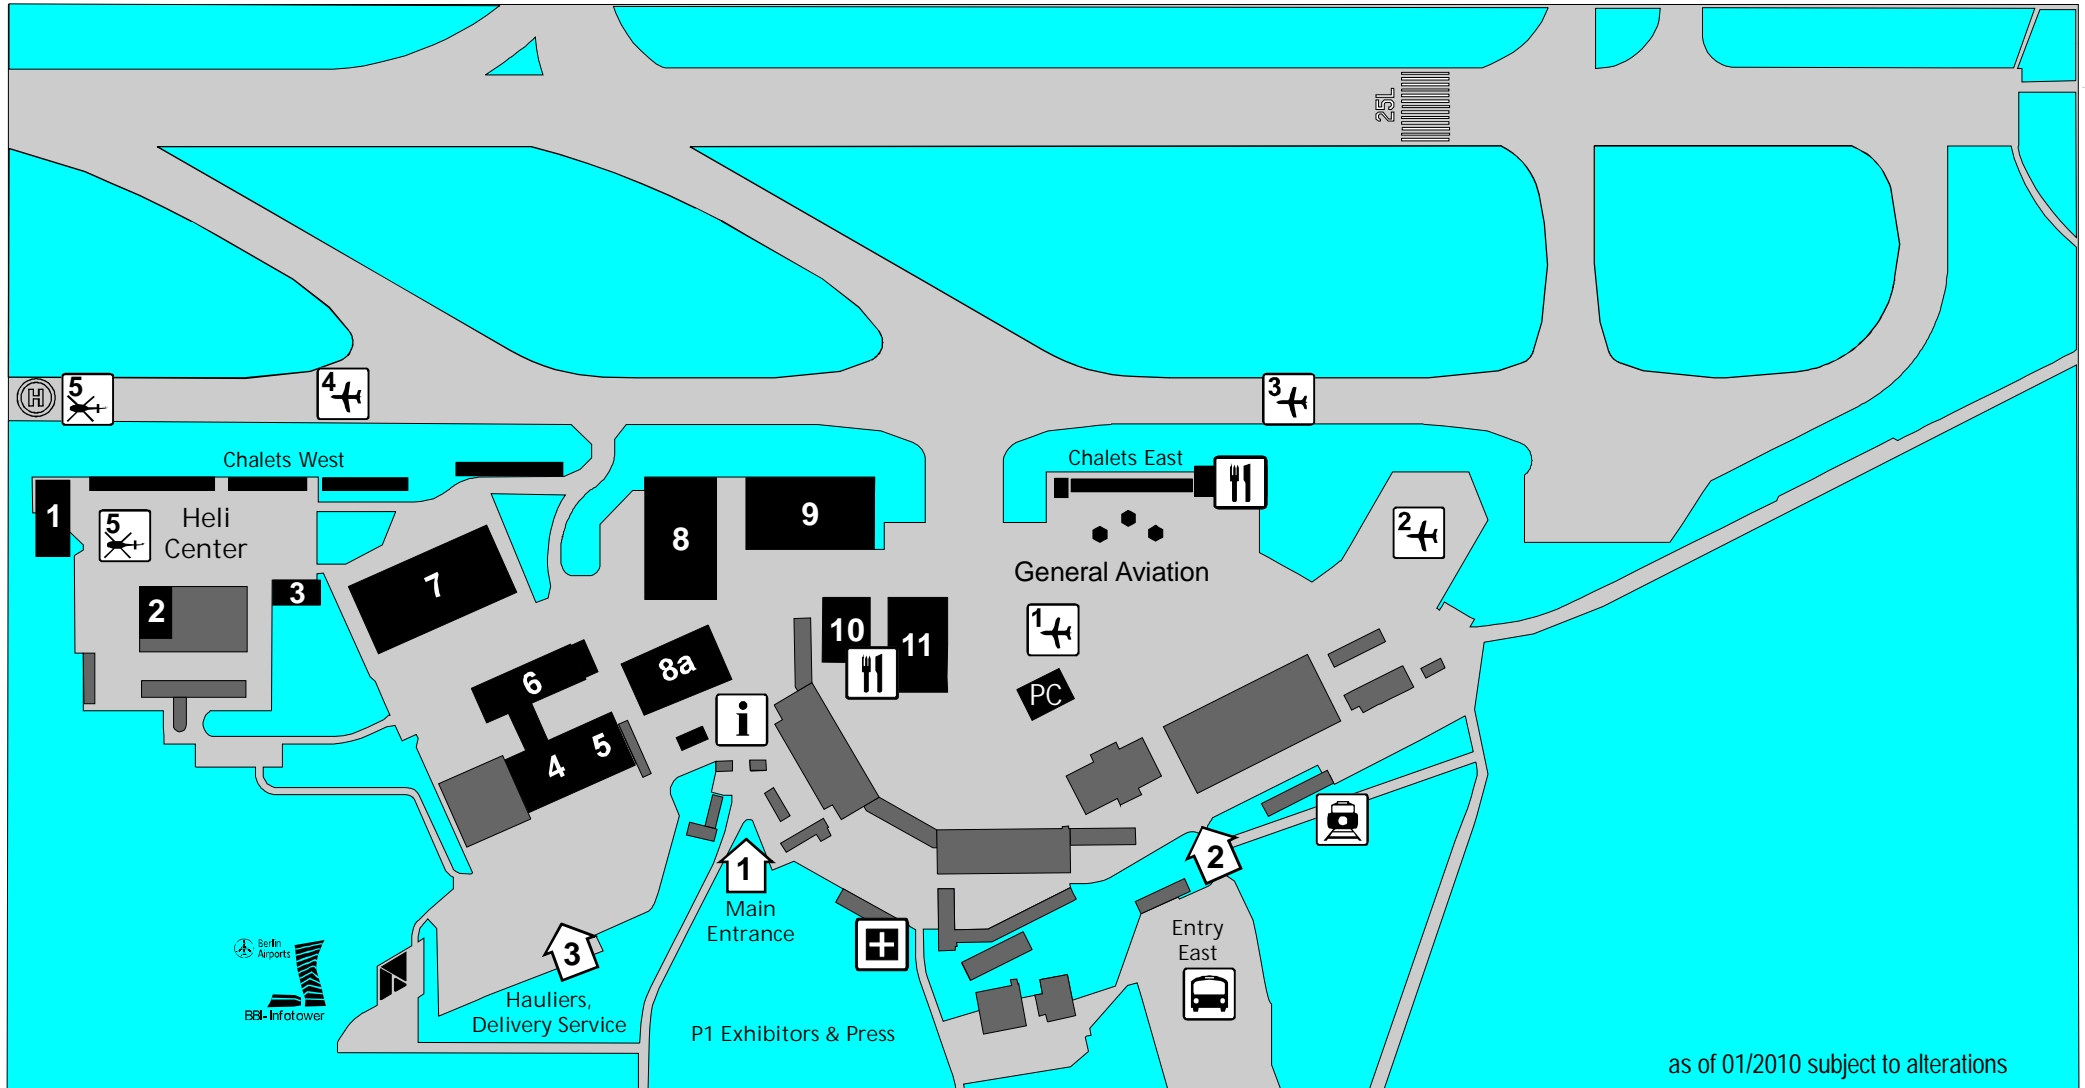

# ILA2010 / Berlin Airshow - Exhibition Site, Berlin Schoenefeld South

## Halls

- 1** Helicopter
- 2** General Aviation
- 3** German Armed Forces / BWB
- 4** Conference Center
- 5** VIP - Conference Center
- 6** CareerCenter

- 7** International Exhibitors, Partner Country Switzerland
- 8** German Exhibitors
- 8a** German Exhibitors
- 9** Space Flight, International Exhibitors
- 10** International Exhibitors
- 11** International Suppliers Center ISC
- PC** Press Center

## Eingänge

- 1** Main Entrance
- 2** Entry East: ILA Train Station & Bus Terminal
- 3** Entry Hauliers & Delivery service

as of 01/2010 subject to alterations